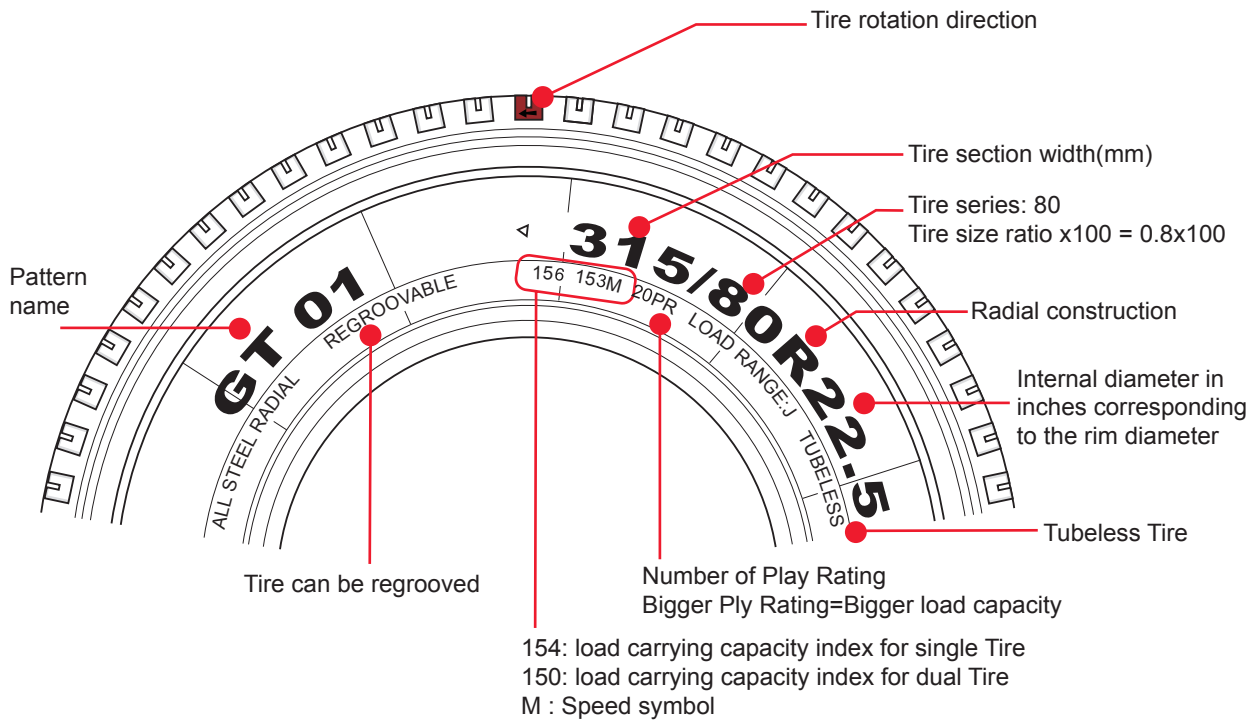

# Designations, Load and Speed Index

Refer to the Speed Symbols and Load capitalize Index tables below

Before fitting, it is essential to check the different markings to ensure that the tires meet the maximum load and speed requirements.

## Speed Symbols

SS	MPH
B	31
C	37
D	40
E	43
F	50
G	56
J	62
K	68
L	75
M	81
N	87
P	93
Q	199
R	106

## Load capitalize Index

LI	LBS	LI	LBS	LI	LBS
115	2,680	136	4,940	157	9,090
116	2,755	137	5,070	158	9,370
117	2,835	138	5,205	159	9,650
118	2,910	139	5,355	160	9,920
119	3,000	140	5,510	161	10,200
120	3,085	141	5,675	162	10,500
121	3,195	142	5,840	163	10,700
122	3,305	143	6,005	164	11,000
123	3,415	144	6,175	165	11,400
124	3,525	145	6,395	166	11,700
125	3,640	146	6,610	167	12,000
126	3,750	147	6,780	168	12,300
127	3,860	148	6,940	169	12,800
128	3,970	149	7,160	170	13,200
129	4,080	150	7,390	171	13,600
130	4,190	151	7,610	172	13,900
131	4,300	152	7,830	173	14,300
132	4,410	153	8,050	174	14,800
133	4,540	154	8,270	175	15,200
134	4,675	155	8,540	176	15,700
135	4,805	156	8,820	177	16,100